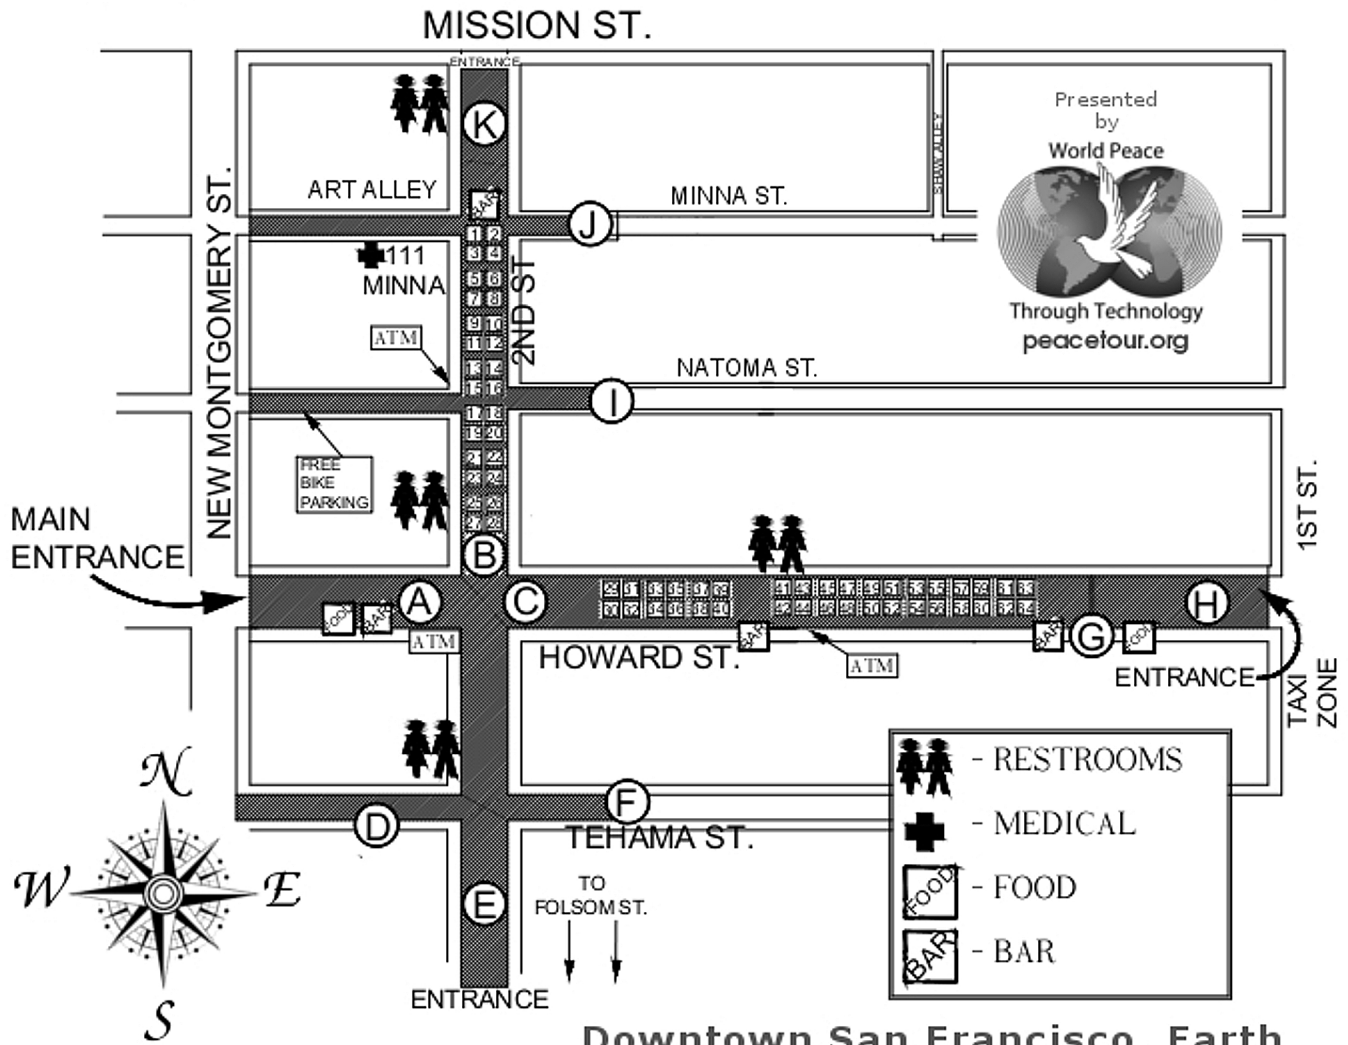

#hwsf HOW WEIRD STREET FAIRE

WEIRDI GRAS - Carnival of Peace

14TH ANNUAL - APRIL 28, 2013

Downtown San Francisco, Earth

STAGES

- | | |
|---|---|
| <p>A - Marching Band Stage Live performances & marching bands</p> <p>B - Mistick Krewe of Jibboo Produced by Symbiosis</p> <p>C - Arboreal Bass Invaders Produced by Enchanted Forest and Groove Garden</p> <p>D - Strange Krewe de Pink House Produced by Pink Mammoth and SF House Music</p> <p>E - Strange Dayz Krewe Produced by Opel, Opulent Temple, and Urge Productions</p> <p>F - Zorgs Krewe of Doom Produced by The Boombox Affair</p> | <p>G- Krewe of Apollo Produced by Temple Nightclub</p> <p>H - Babylon Burning Krewe Produced by Muti Music, World Famous Productions, and Basscraft Soundsystem</p> <p>I - Party Time Krewe Produced by Pulse SF, Space Shaping, and PK Sound</p> <p>J - Intergalactic Prophylactic Krewe Produced by Party Babas, Red Marines, Psycircle, and Happy Camp</p> <p>K - Feast of the Epiphany Produced by SWAG</p> |
|---|---|