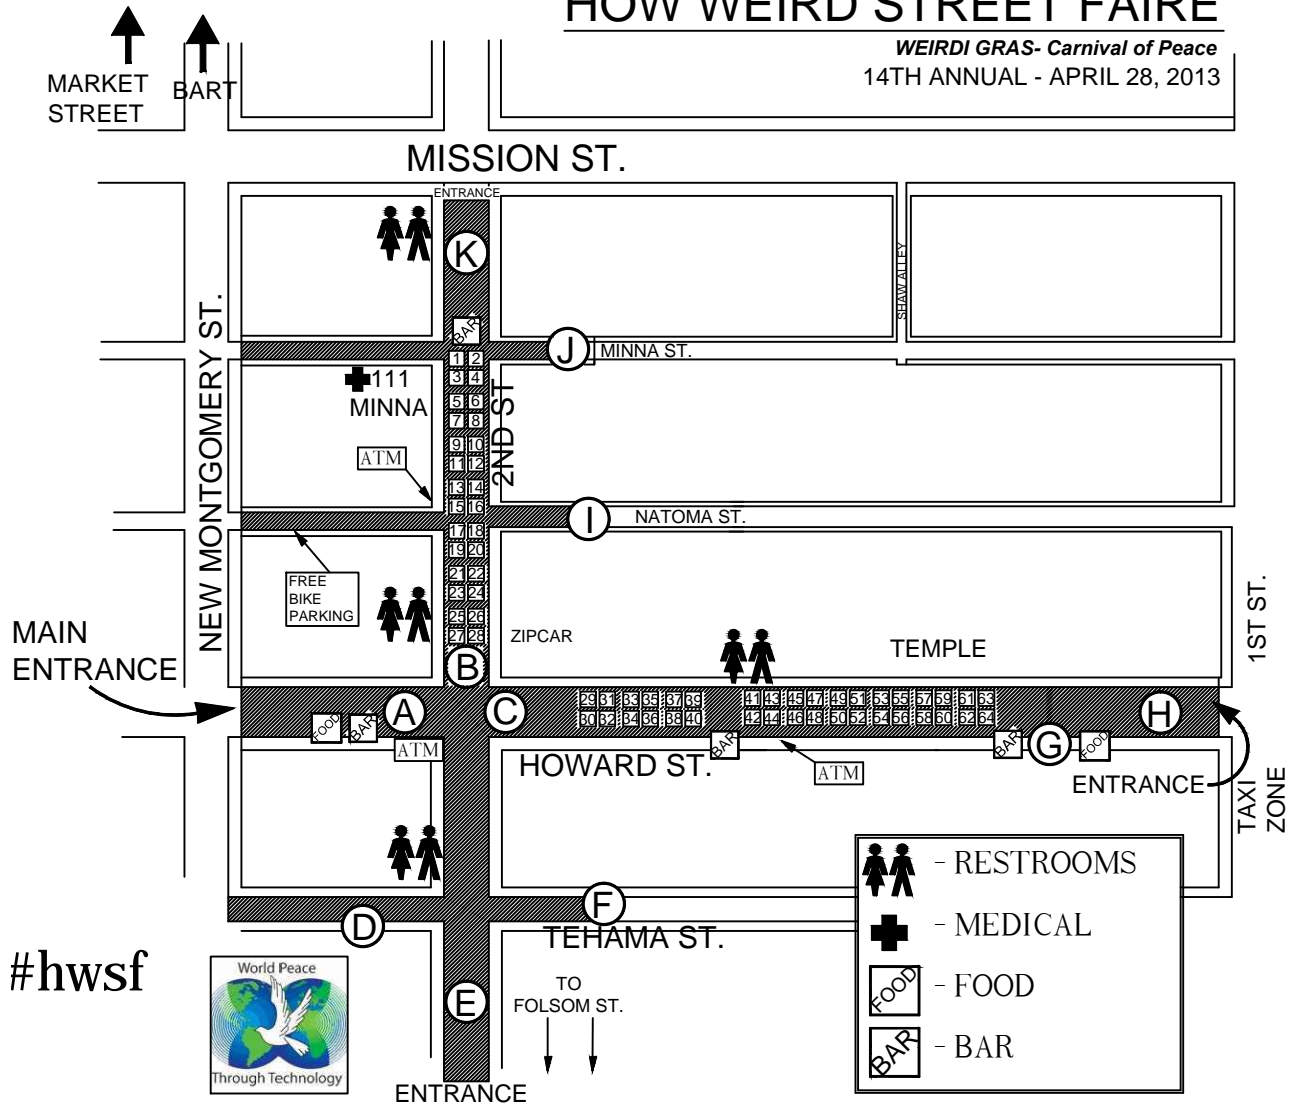

HOW WEIRD STREET FAIRE

WEIRDI GRAS- Carnival of Peace
14TH ANNUAL - APRIL 28, 2013

STAGES:

- A - Marching Band Stage
Live performances & marching band at 4pm
- B - Mistick Krewe of Jibboo
Produced by Symbiosis
- C - Arboreal Bass Invaders
Produced by Enchanted Forest and Groove Garden
- D - Strange Krewe de Pink House
Produced by Pink Mammoth and SF House Music
- E - Strange Dayz Krewe
Produced by Opel, Opulent Temple, and Urge Productions
- F - Zorgs Krewe of Doom
Produced by The Boombox Affair
- G- Krewe of Apollo
Produced by Temple Nightclub
- H - Babylon Burning Krewe
Produced by Muti Music, World Famous Productions, and Basscraft Soundsystem
- I - Party Time Krewe
Produced by Pulse SF, Space Shaping, and PK Sound
- J - Intergalactic Prophylactic Krewe
Produced by Party Babas, Red Marines, Psycircle, and Happy Camp
- K - Feast of the Epiphany
Produced by SWAG